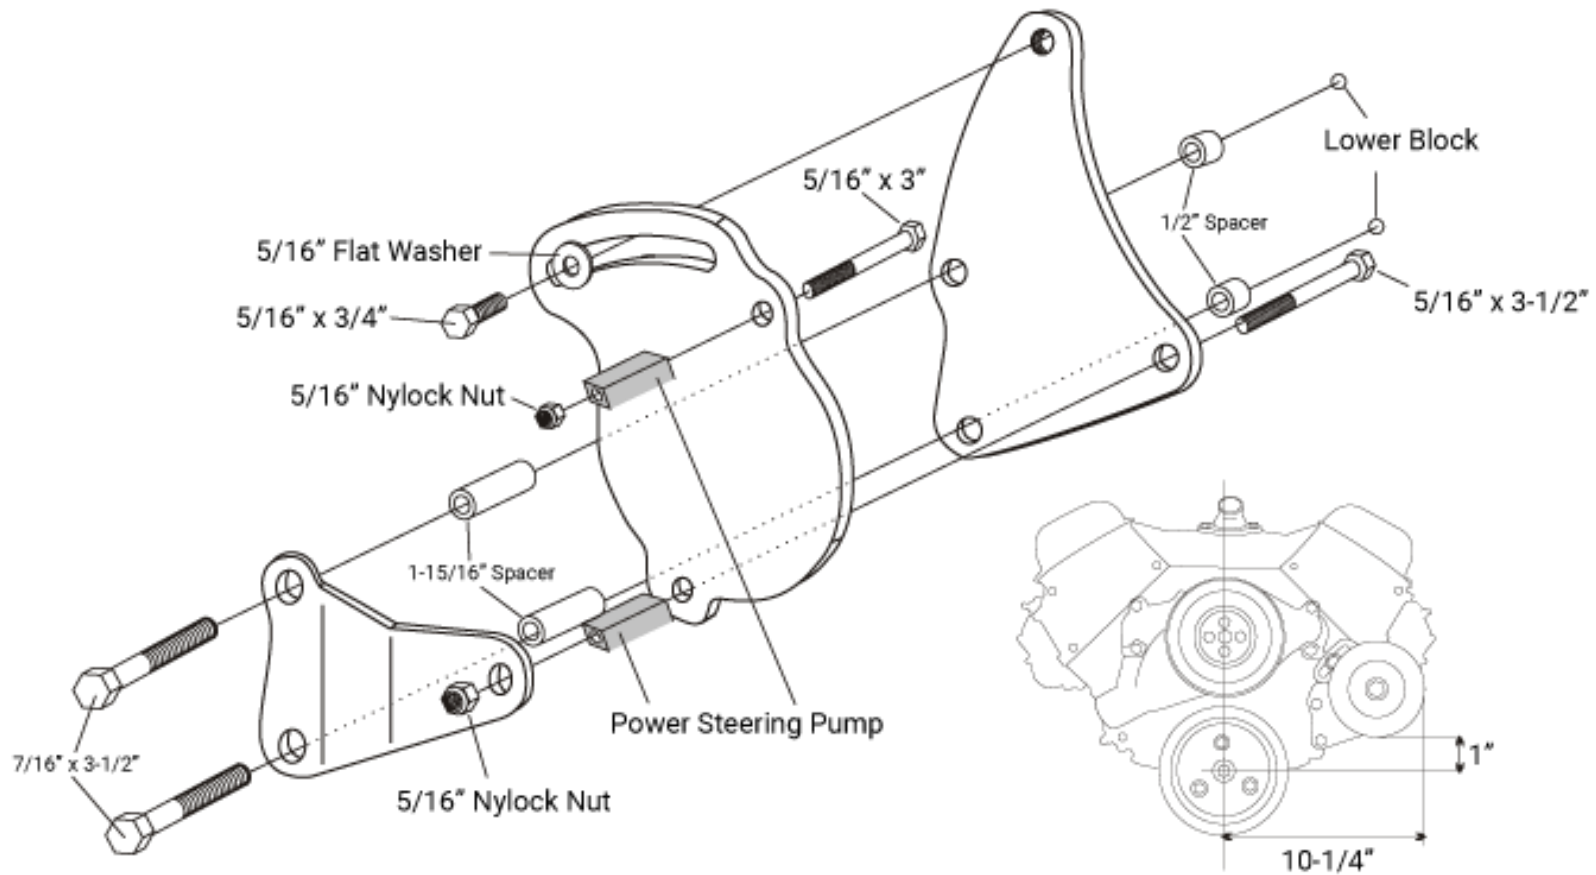

INSTALLATION MANUAL

SB Chev Power Steering Brackets

PFEPSB450

PROFLOW LIMITED WARRANTY

This product is warranted to be free from defects in materials and workmanship for a period of one year from the original date of purchase.